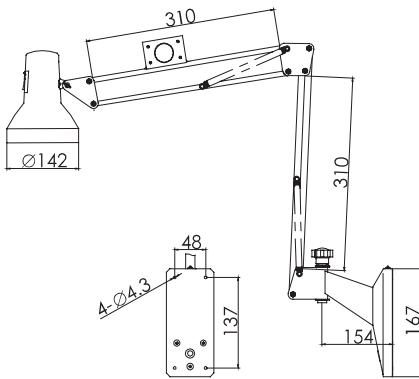

■ 适用范围：

该灯具供船舶驾驶室海图桌作照明用。

■ 产品特性：

1. 灯体采用优质冷轧板模压成型。
2. 灯具可上下、前后、左右自由调节。
3. 配有调光器，可作无级调光，调光范围 30V ~ 218V。
4. 电缆外径：∅8mm。

■ 采用标准：

1. GB7000.201 标准。
2. GB7000.1 标准。
3. 《钢质海船入级规范》

■ The scope of application:

This product is used for illumination on the chart desk in ship cabin.

■ Products feature:

1. The body of light is made of good quality cold-rolled steel sheets by compression molding.
2. The light can be adjusted freely from up and down, front and back, left and right.
3. The dimmer can be matched for light as stepless dimming, the adjusting range from 30V to 218V.
4. The cable outside diameter is ∅8mm.

■ Adopt standard :

1. Conform to STANDARD of GB7000.201.
2. Conform to STANDARD of GB7000.1.
3. Conform to RULES FOR CLASSIFICATION OF SEA-GOING STEEL SHIPS.

型号 Type	CHT4
电压 Voltage (V)	220
功率 Power(W)	≤ 100
光源 Light source	白炽灯 Incandescent lamp
灯座 Lamp holder	E27
防护等级 Protection class	IP20
重量 Weight(Kg)	1.9